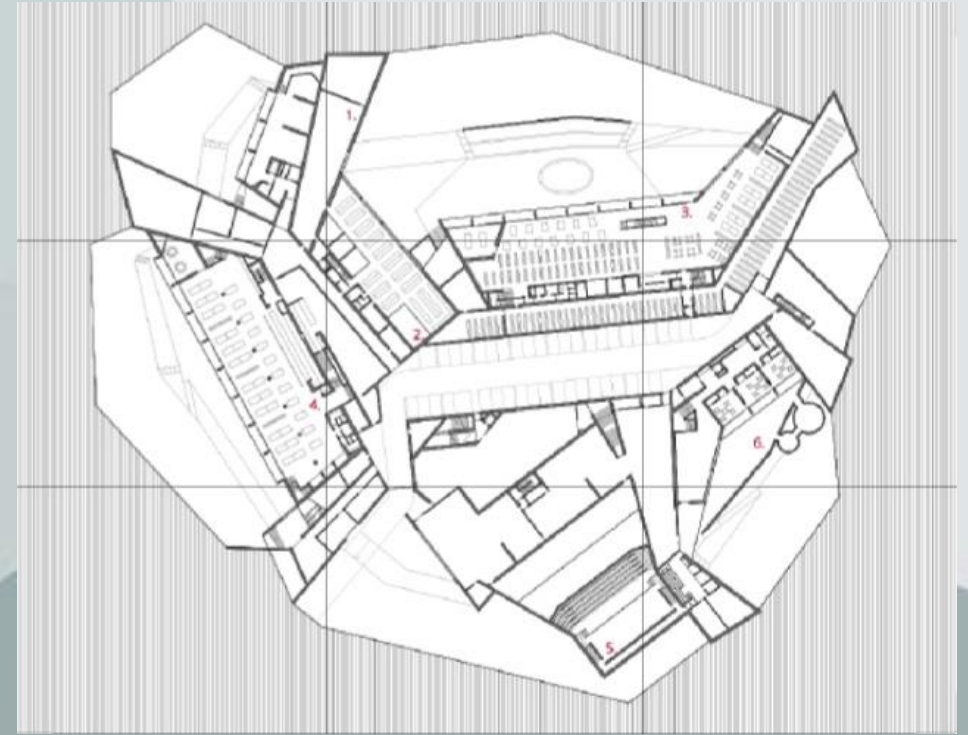

The background consists of a series of overlapping, wavy bands in various shades of green and grey, creating a textured, layered effect. The colors range from light sage green to dark charcoal grey, with some bands appearing more saturated than others.

MI STAND

OBJETIVOS

- **Atractivo y llamativo**
- **Accesible**
- **Claridad**
- **Novedoso**
- **Estético**

DESTINATARIO

Espacio pensado para atraer a los JOVENES

UBICACIÓN

EFIMERIDAD

CORRIENTES ARQUITECTÓNICAS ACTUALES

ARQUITECTURA DECONSTRUCTIVISTA:

ARQUITECTURA ORGÁNICA Y NEOFUTURISTA

INSPIRACIÓN STANDS