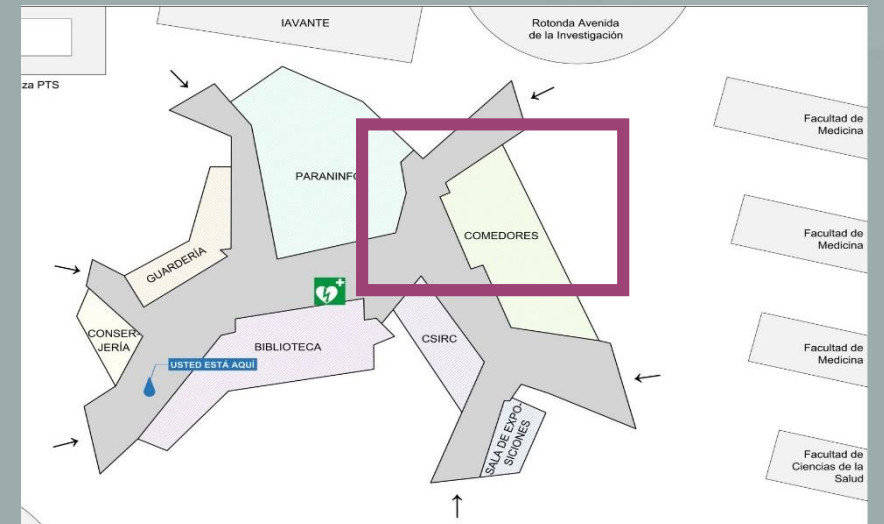

The background consists of a series of overlapping, wavy bands in various shades of green and grey, creating a textured, layered effect. The colors range from light sage green to dark charcoal grey, with some bands appearing more saturated than others.

MI STAND

OBJETIVOS

- **Atractivo y llamativo**
- **Accesible**
- **Claridad**
- **Novedoso**
- **Estético**

DESTINATARIO

Espacio pensado para atraer a los JOVENES

UBICACIÓN

EFIMERIDAD

CORRIENTES ARQUITECTÓNICAS ACTUALES

ARQUITECTURA DECONSTRUCTIVISTA:

ARQUITECTURA ORGÁNICA Y NEOFUTURISTA

INSPIRACIÓN STANDS