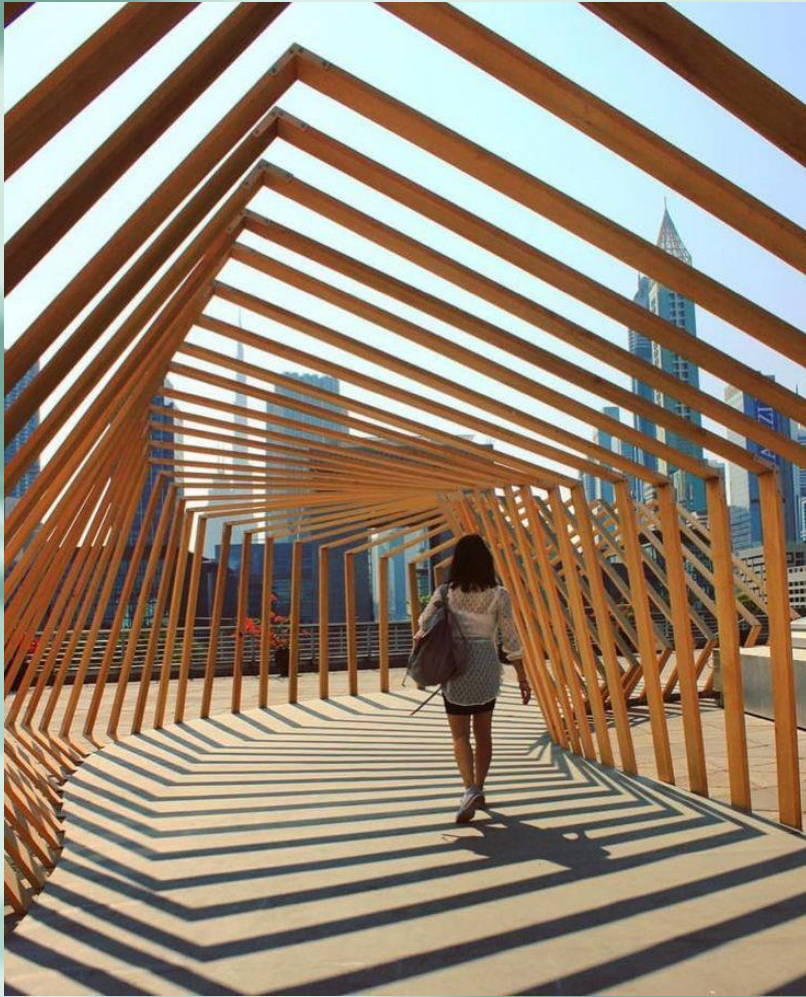

The background consists of a series of overlapping, wavy bands in various shades of green and grey, creating a textured, layered effect. The colors range from light sage green to dark charcoal grey, with some bands appearing more saturated than others.

MI STAND

OBJETIVOS

- **Atractivo y llamativo**
- **Accesible**
- **Claridad**
- **Novedoso**
- **Estético**

DESTINATARIO

Espacio pensado para atraer a los JOVENES

UBICACIÓN

EFIMERIDAD

CORRIENTES ARQUITECTÓNICAS ACTUALES

ARQUITECTURA DECONSTRUCTIVISTA:

ARQUITECTURA ORGÁNICA Y NEOFUTURISTA

INSPIRACIÓN STANDS