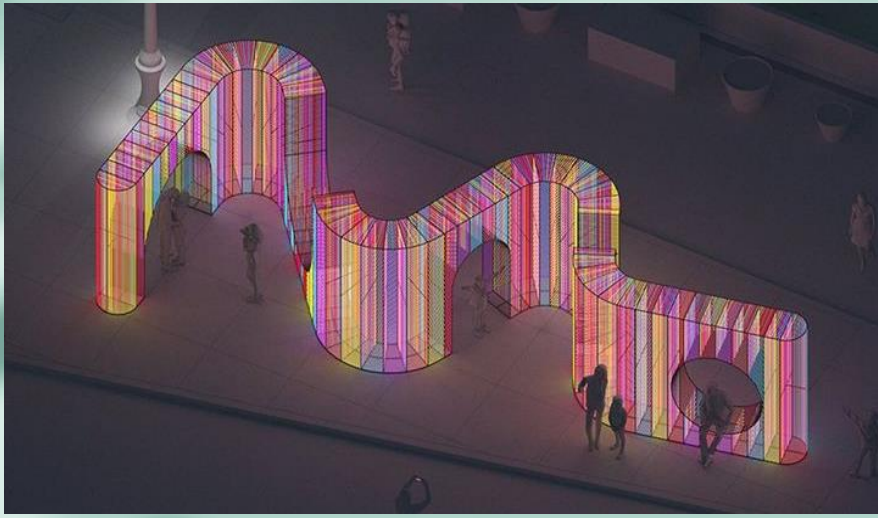

The background consists of a series of overlapping, wavy bands in various shades of green and grey, creating a textured, layered effect. The colors range from light sage green to dark charcoal grey, with some bands appearing more saturated than others.

MI STAND

OBJETIVOS

- **Atractivo y llamativo**
- **Accesible**
- **Claridad**
- **Novedoso**
- **Estético**

DESTINATARIO

Espacio pensado para atraer a los JOVENES

UBICACIÓN

EFIMERIDAD

CORRIENTES ARQUITECTÓNICAS ACTUALES

ARQUITECTURA DECONSTRUCTIVISTA:

ARQUITECTURA ORGÁNICA Y NEOFUTURISTA

INSPIRACIÓN STANDS