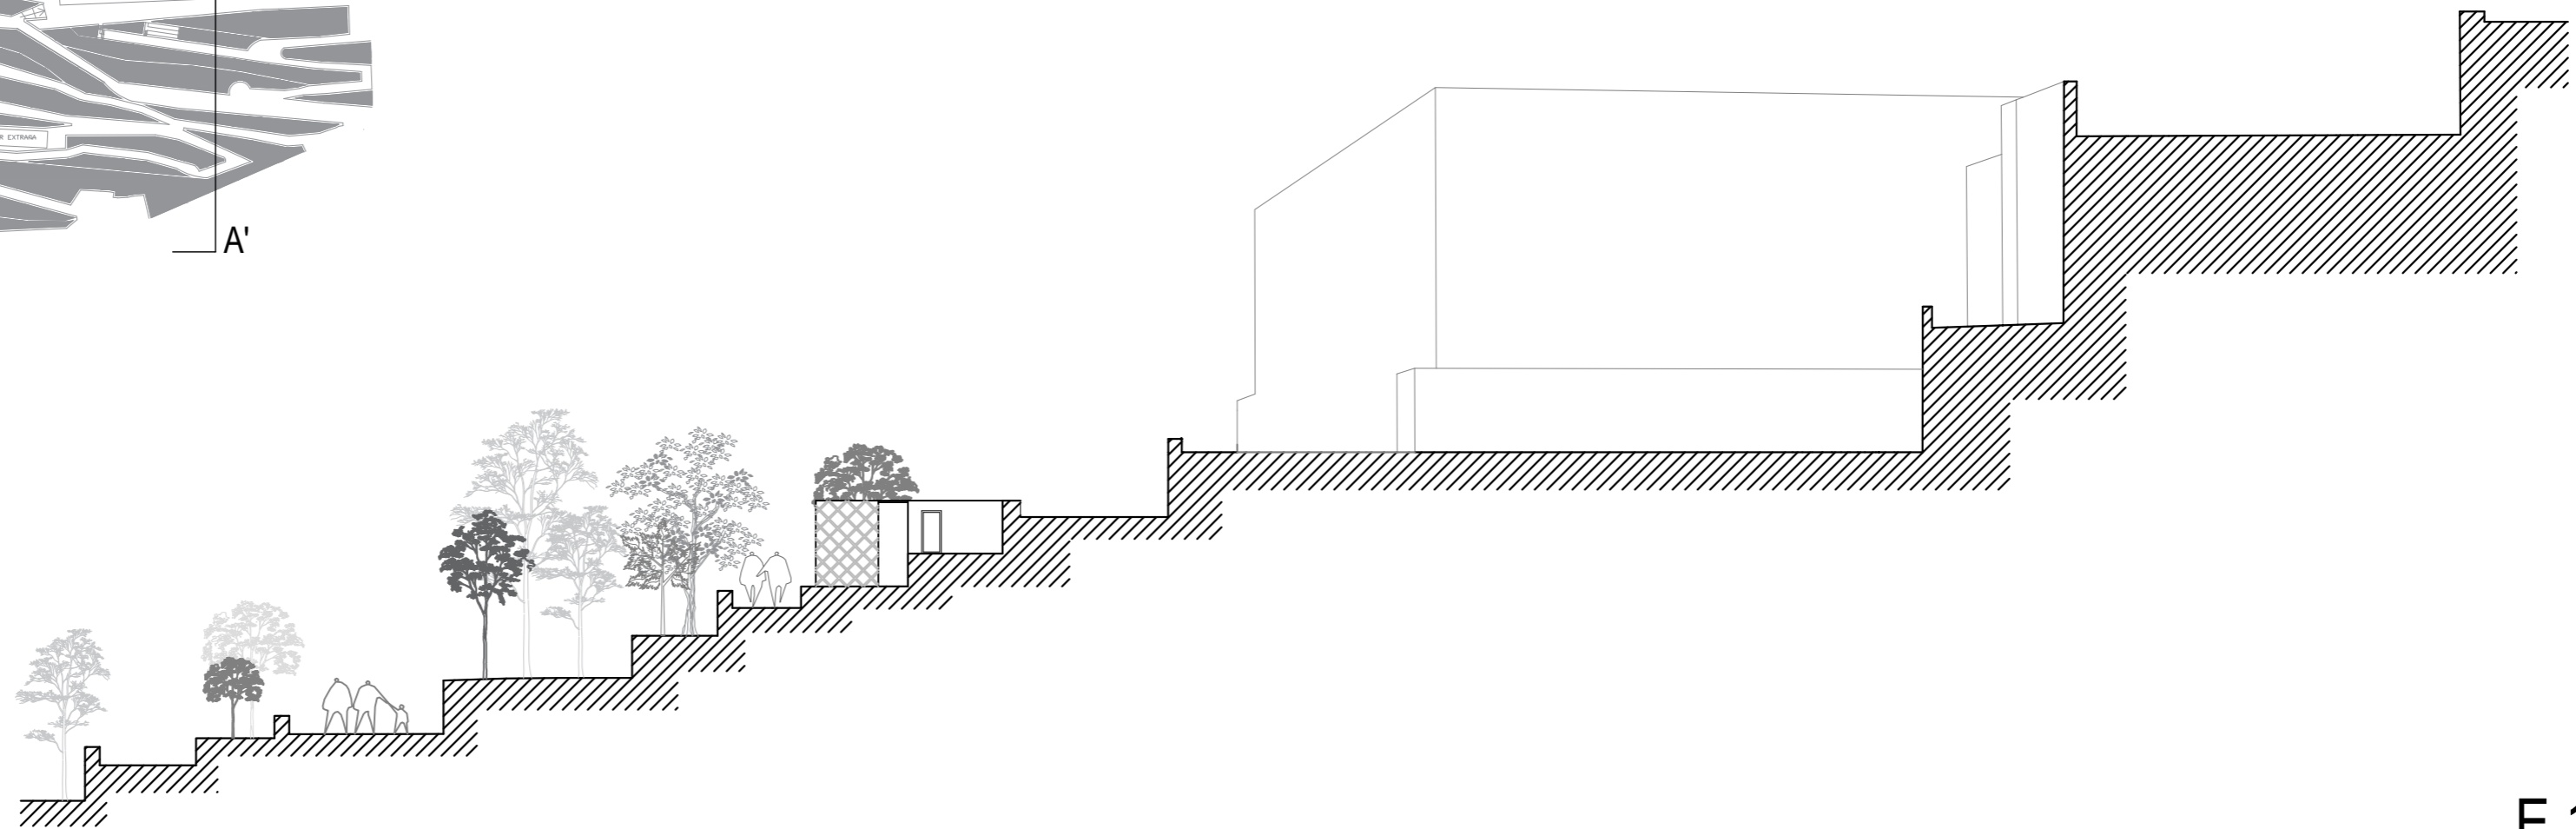

SECCIÓN A-A'

E 1 : 200

A scale bar is located at the bottom right of the drawing. It consists of a horizontal line with vertical tick marks at intervals of 1 unit, labeled from 0 to 20. The text 'E 1 : 200' is positioned above the scale bar.